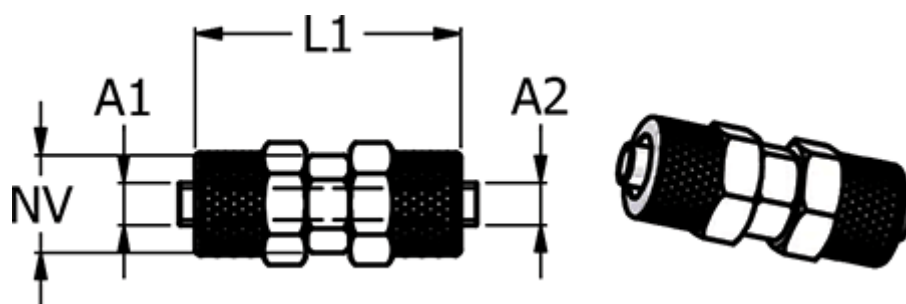

# Data Sheet

Article number: 5861130012

Description: Push-on fitting 11.300-12, metal Ø12/10-Ø12/10  
Straight connector

## Measures

---

Hose diameter A1 = 12/10

Hose diameter A2 = 12/10

NV = 17